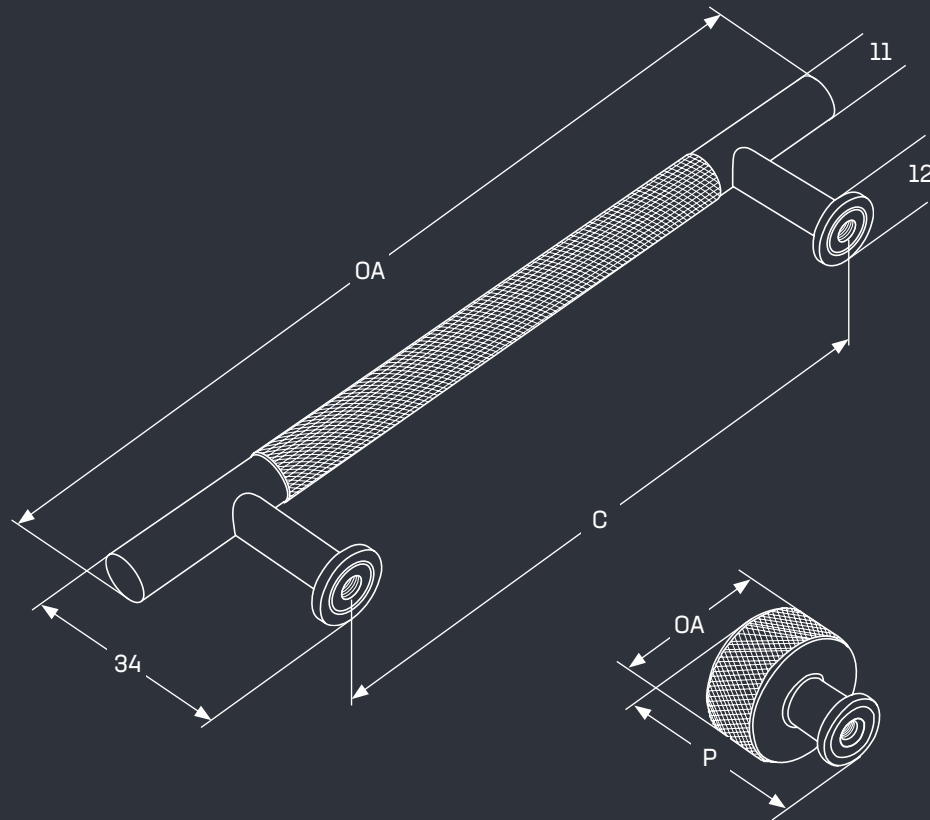

## Henley Collection

- Made in the United Kingdom
- Material: Solid Brass
- Appliance pull available
- Finish: Brushed Satin Brass (BSB)

Part No.	Finish	P mm	C mm	OA mm
KB4156.29	BSB	29	-	29
KB4156.35	BSB	31	-	35
HN4155.128	BSB	34	128	168
HN4155.160	BSB	34	160	200
HN4155.192	BSB	34	192	232